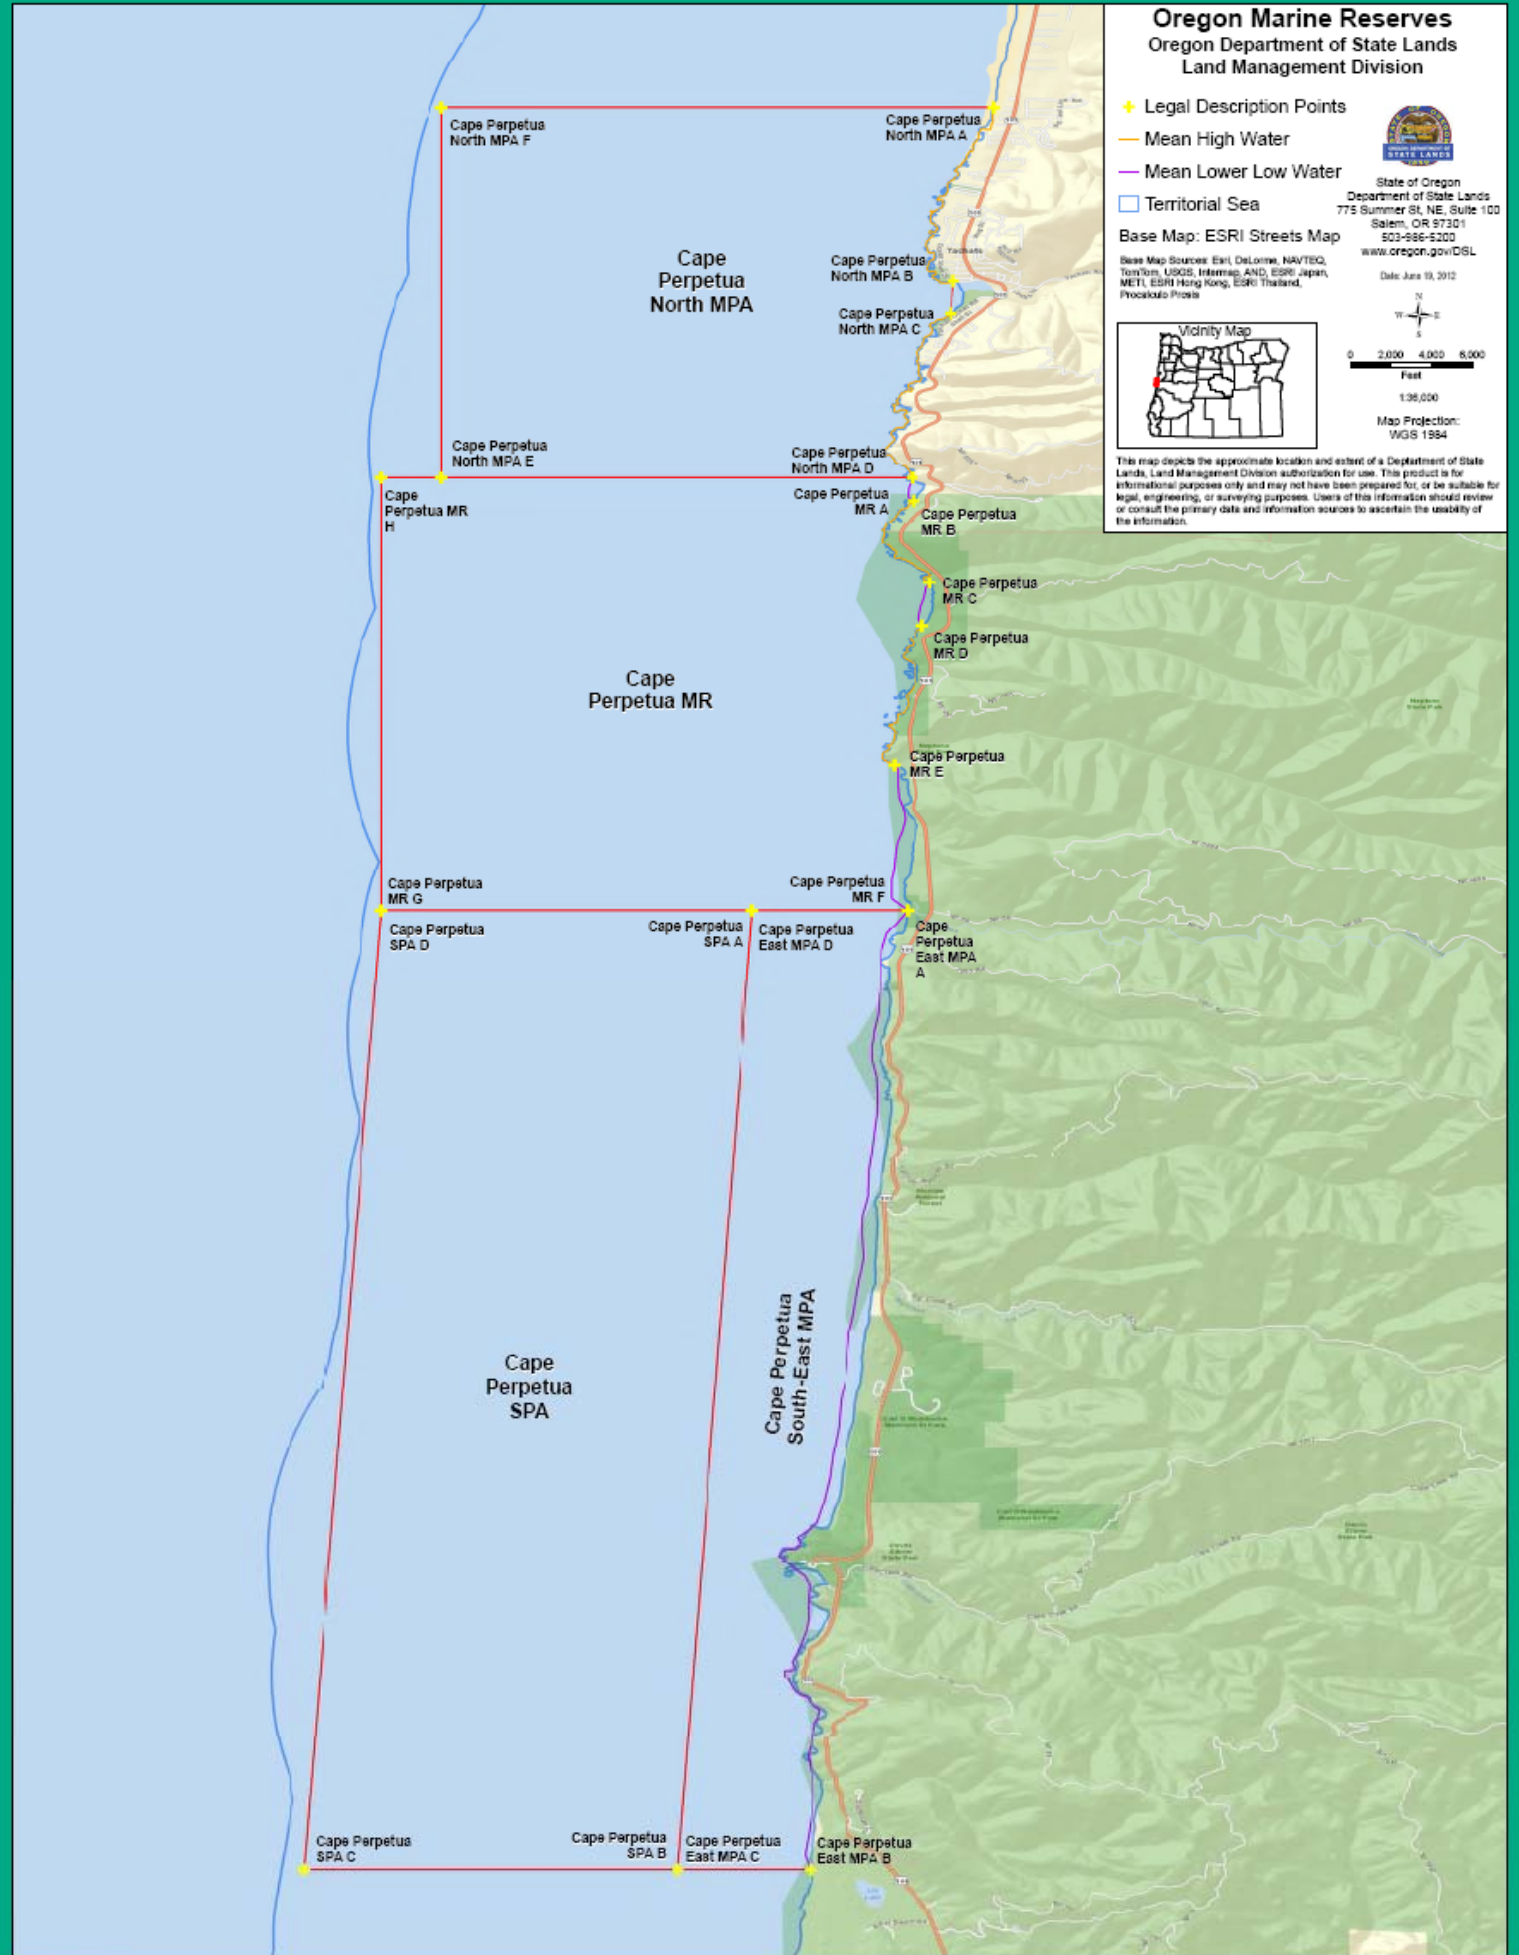

Oregon Marine Reserves Oregon Department of State Lands Land Management Division

- + Legal Description Points
- Mean High Water
- Mean Lower Low Water
- Territorial Sea

State of Oregon
Department of State Lands
775 Summer St, NE, Suite 100
Salem, OR 97301
503-586-5200
www.oregon.gov/DGL

Base Map: ESRI Streets Map

Date: June 19, 2012

Map Projection: WGS 1984